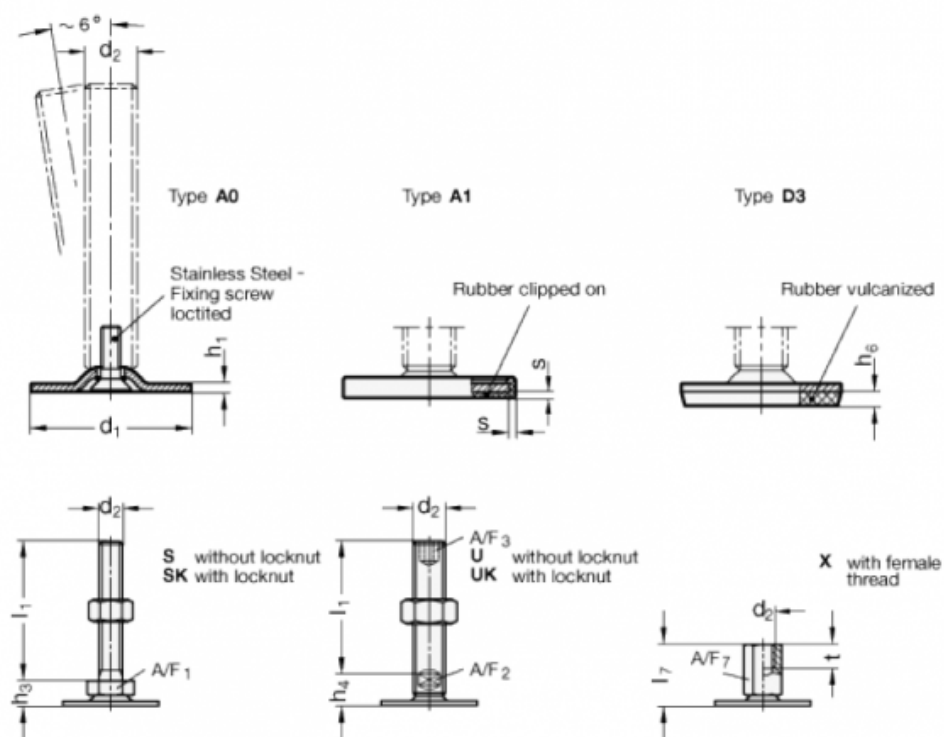

Data Sheet

Article number: 204080M12100A0SK
 Description: E+G levelling foot
 GN 40-80-M12-100-A0-SK
 Note: SK With nut, External hexagon at the bottom

Measures

- A/F1 = 17
- d1 = 80
- d2 = M12
- h1 = 3
- h3 = 12
- h6 =
- l1 = 100
- s =